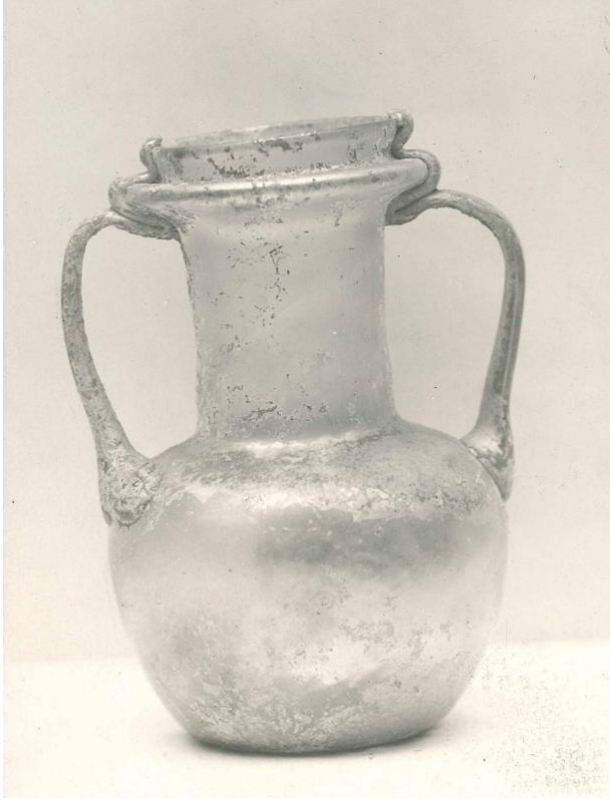

Basic Detail Report

**Title**

Squat Bulbous Jar with Two Handles

Artist

Unidentified, Roman Empire, Byzantine Empire

Date

mid 4th-mid 5th century CE

Dimensions

Glass Dimensions: 5 7/16 × 2 1/8 × 3 1/2 in. (13.8 × 5.4 × 8.9 cm)

Medium

glass

Classifications

Glass

Credit Line

Gift of Edward Drummond Libbey

Object number