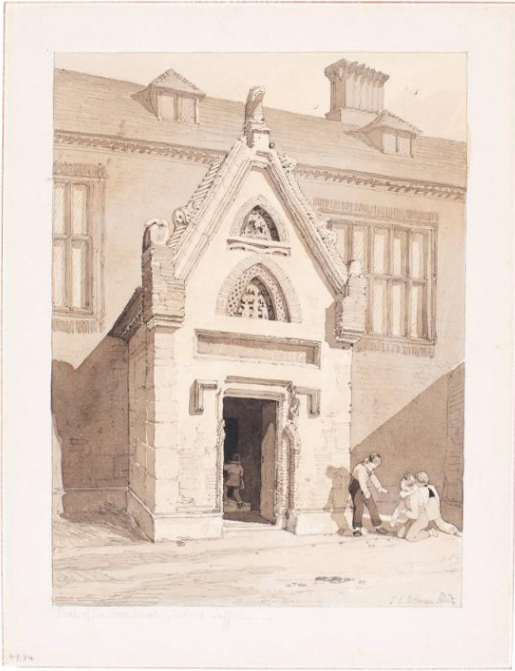

Basic Detail Report

**Title**

Porch of the Free School, Thetford, Suffolk

Artist

John Sell Cotman

Date

1818

Dimensions

H: 10 in. (25.4 cm); W: 7 1/2 in. (19.1 cm)

Medium

Graphite and sepia wash on paper

Classifications

Drawings

Credit Line

Museum Purchase

Object number