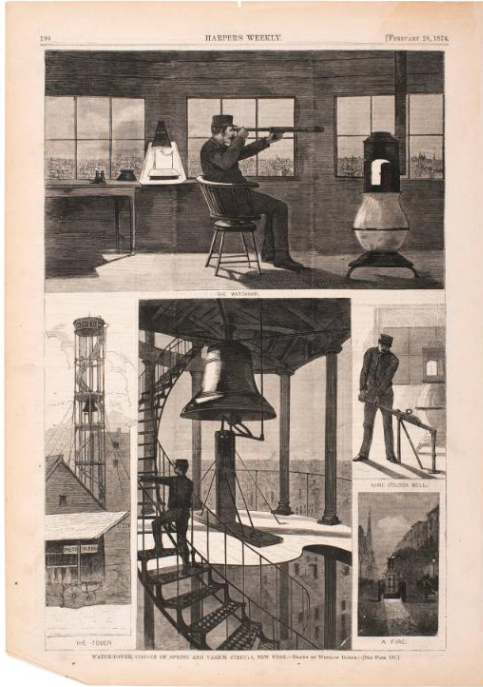

Basic Detail Report

Title

Watch-Tower, Corner of Spring and Varick Streets

Artist

Winslow Homer

Date

1874

Dimensions

Overall: 16 9/16 x 11 in. (42 x 28 cm)

Medium

Wood engraving and letterpress

Classifications

Prints

Credit Line

Gift of Mrs. Fred Steele, Mrs. Dean Corbett, and Mrs. George Seney in memory of their mother, Mrs. James R. Easton